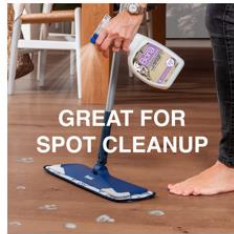

Thumbnail Bilder

Pet System™ Bona Wood Floor Deep Cleaner

FLOORS BEST FRIEND SINCE 1919

- NEUTRALISES ODOURS**
Odour Guard Technology™ prevents pets from re-marking.
- DEEP CLEANS**
Oxy-powered formula gently penetrates tough stains and accident messes.
- READY-TO-USE**
Can be used for everyday messes or for spot clean-up.
- SAFE FOR WOOD FLOORS**
Developed by professionals for effective, yet gentle cleaning of wood floors.