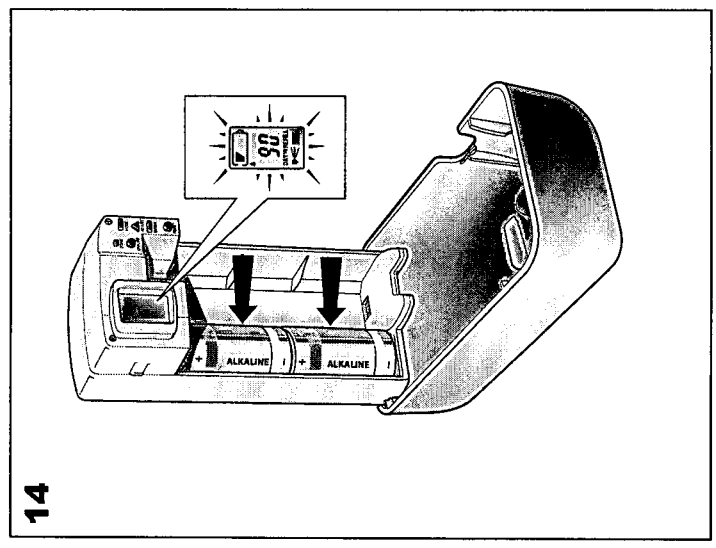

European Community Design Registration RCD 000929971

Dispenser

Airfreshener
A1 System

11

5

6

7

8