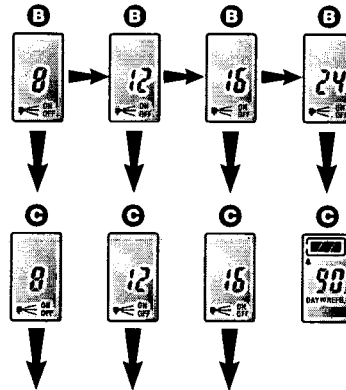

9

8hr / 12hr / 16hr / 24hr ?