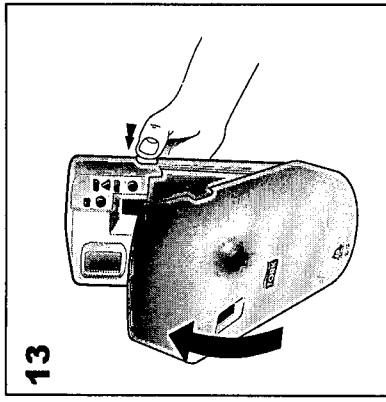

European Community Design Registration RCD 000929971

Dispenser

Airfreshener
A1 System

11

5

6

7

8