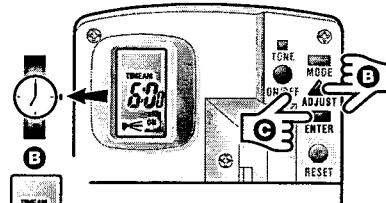

8hr / 12hr / 16hr