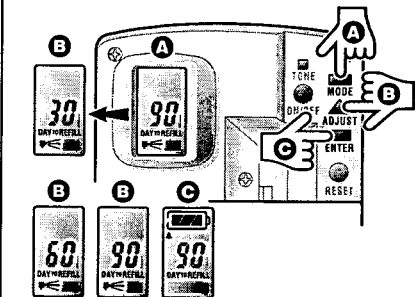

European Community Design Registration RCD 000929971

Dispenser

Airfreshener
A1 System

11

5

6

7

8